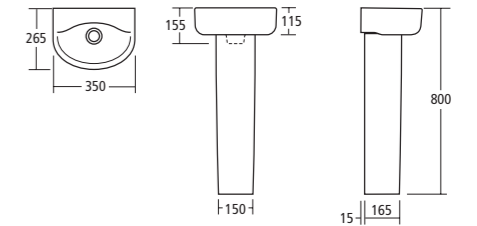

ARC 45cm corner handrinse basin

E792801	1 taphole
E792901	2 tapholes
E783801	Cloakroom pedestal

Can be used with Concept corner basin unit