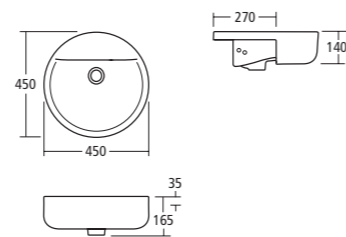

SPHERE 43cm vessel basin

	REF
1 taphole	E803901

Can be used with a Vessel worktop on Sphere/Arc basin units: 500, 550, 600 and 800mm