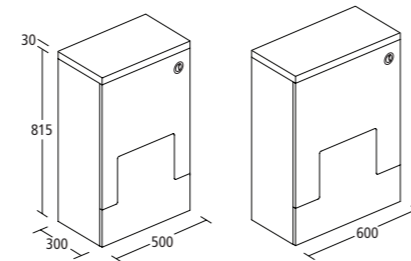

CONCEPT BASE UNITS wall hung**

300 x 300mm base unit with door	1 door, 1 shelf	E6456--
300 x 300mm base unit with 3 drawers	3 drawers	E6457--

Choose 300mm deep worktop