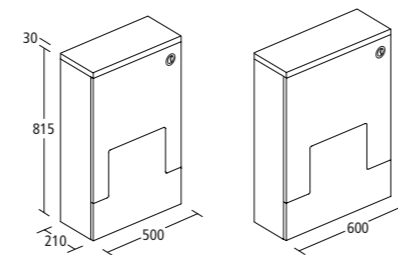

CONCEPT SLIMLINE BASE UNIT wall hung

300 x 210mm slimline base unit with door	1 door, 1 shelf	E6462--

Choose 300mm deep worktop

Please add colour reference to code when ordering: Dark Walnut SX, America Oak SO, White Gloss WG