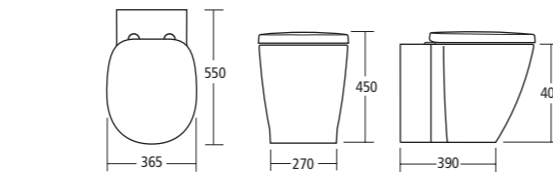

WALL HUNG WC

Concept wall hung WC bowl (horizontal outlet)	REF E785001
Concept toilet seat & cover	E791801
Concept slow close toilet seat & cover	E791701

Can be used with all Concept WC units