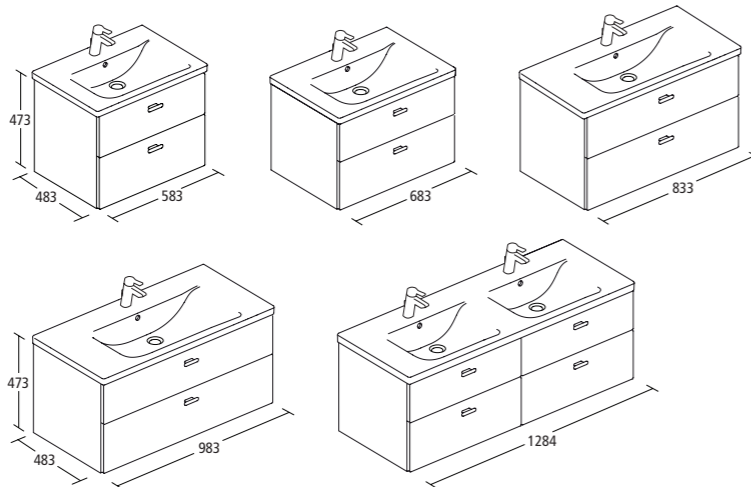

CONCEPT CUBE VANITY BASIN UNIT wall hung

	CUBE VANITY BASIN SIZE	CONFIGURATION	REF
600mm Vanity basin unit*	60cm	2 drawers	E6514--
700mm Vanity basin unit*	70cm	2 drawers	E6506--
850mm Vanity basin unit*	85cm	2 drawers	E6508--
1000mm Vanity basin unit*	100cm	2 drawers	E6510--
1300mm Vanity basin unit*	130cm	4 drawers	E6512--