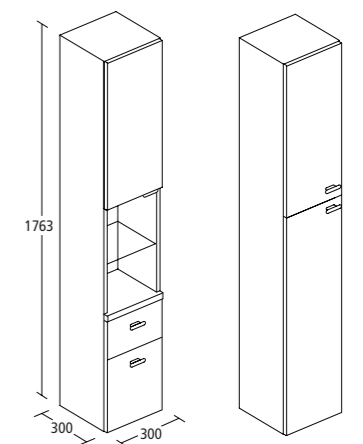

CONCEPT BASIN CORNER UNIT wall hung

Basin corner unit	2 doors, 1 shelf	E6463--
-------------------	------------------	---------

For use with 45cm Arc corner basin

CONCEPT TALL UNITS wall hung

Tall unit with drawers	1 door, 2 drawers 1 glass shelf 1 internal shelf	E6464--
Worktop for tall unit with drawers		E6627--
Tall unit with 2 doors	2 doors 5 internal shelves	E6465--