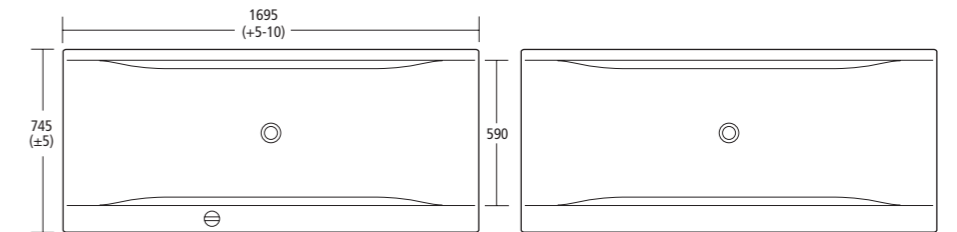

CONCEPT DOUBLE ENDED BATH 170 X 75cm

	REF
2 tapholes, complete with Ideal Waste System	E729801
No tapholes, complete with Ideal Waste System	E735701
Concept 170cm front bath panel	E735901
Concept 75cm end bath panel	E736901
2 tapholes, for standard waste	E729901
No tapholes, for standard waste	E735801
Unilux 170cm front bath panel	E319401
Unilux 75cm end bath panel	E319501