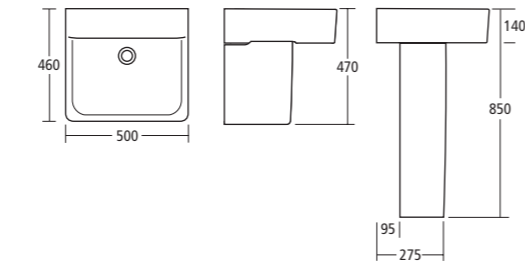

CUBE 40cm handrinse basin

1 taphole	REF E803101
2 tapholes	E803201
Cloakroom pedestal	E783801
Small semi-pedestal	E784001

Can be used with 350mm Cube basin unit