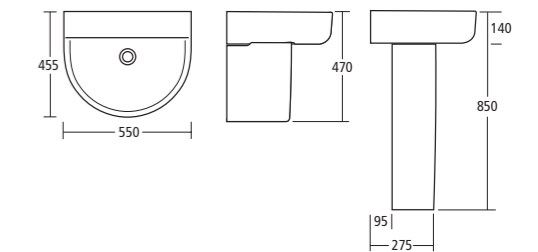

ARC 45cm handrinse basin

	REF
1 taphole	E796601
2 tapholes	E796701
Cloakroom pedestal	E783801
Small semi-pedestal	E784001