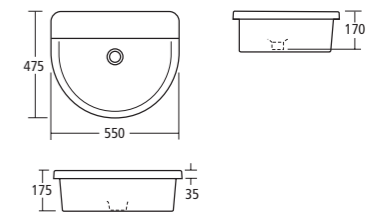

CONCEPT SPHERE BASINS

SPHERE 55cm wash basin

	REF
1 taphole	E786201
2 tapholes	E786301
Full pedestal	E783701
Semi-pedestal	E783901

Can be used with Sphere worktop on Sphere/Arc basin units: 550, 600 and 800mm

SPHERE 50cm wash basin

	REF
1 taphole	E789201
2 tapholes	E789401
Full pedestal	E783701
Semi-pedestal	E783901

Can be used with Sphere worktop on Sphere/Arc basin units: 500, 550, 600 and 800mm

SPHERE 45cm handrinse basin

	REF
1 taphole	E805501
2 tapholes	E805601
Cloakroom pedestal	E783801
Small semi-pedestal	E784001

SPHERE 55cm semi-countertop wash basin

	REF
1 taphole	E792101
2 tapholes	E792201

Use with Concept semi-countertop basin unit 600 x 300mm

SPHERE 45cm semi-countertop wash basin

	REF
1 taphole	E797901
2 tapholes	E806401

Use with Concept semi-countertop basin units: 500 x 300mm and 600 x 300mm

SPHERE 43cm vessel basin

	REF
1 taphole	E803901

Can be used with a Vessel worktop on Sphere/Arc basin units: 500, 550, 600 and 800mm

CONCEPT ARC BASINS

ARC 60cm wash basin

	REF
1 taphole	E787201
2 tapholes	E787401
Full pedestal	E783701
Semi-pedestal	E783901

Can be used with Arc worktop on Sphere/Arc basin units: 600 and 800mm

ARC 55cm wash basin

	REF
1 taphole	E785201
2 tapholes	E785301
Full pedestal	E783701
Semi-pedestal	E783901

Can be used with Arc worktop on Sphere/Arc basin units: 550, 600 and 800mm

ARC 45cm handrinse basin

	REF
1 taphole	E796601
2 tapholes	E796701
Cloakroom pedestal	E783801
Small semi-pedestal	E784001

ARC 35cm handrinse basin

	REF
2 tapholes	E793201
Cloakroom pedestal	E783801

ARC 45cm corner handrinse basin

E792801	1 taphole
E792901	2 tapholes
E783801	Cloakroom pedestal

Can be used with Concept corner basin unit

ARC 55cm countertop wash basin

	REF
1 taphole	E797601
2 tapholes	E797701