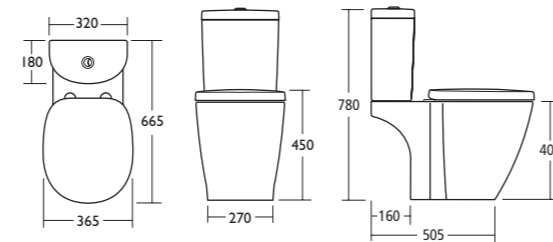

CLOSE COUPLED WC / Arc cistern

Concept close coupled WC pan (horizontal outlet)	REF E787101
Concept Arc cistern with dual flush 6 / 4 litres	E786001
Concept Arc cistern with dual flush 4 / 2.6 litres	E785501
Concept toilet seat & cover	E791801
Concept slow close toilet seat & cover	E791701