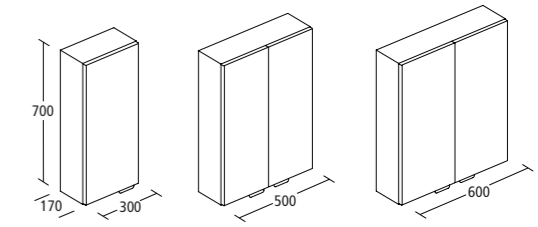

CONCEPT MIRRORED WALL UNITS

400mm mirrored corner wall unit	1 mirrored door 2 internal shelves	E6565--
500mm mirrored wall unit	1 mirrored door 1 mirrored panel 2 internal shelves	E6562--
600mm mirrored wall unit	2 mirrored doors 2 internal shelves	E6561--