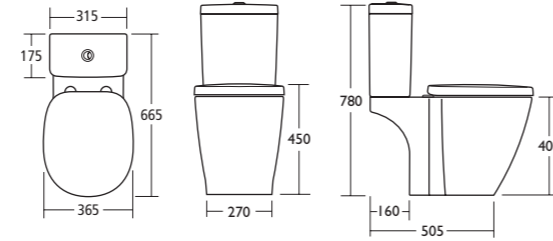

Concept close coupled WC pan (horizontal outlet)	REF E787101
Concept Cube cistern with dual flush 6 / 4 litres	E785901
Concept Cube cistern with dual flush 4 / 2.6 litres	E796901
Concept toilet seat & cover	E791801
Concept slow close toilet seat & cover	E791701