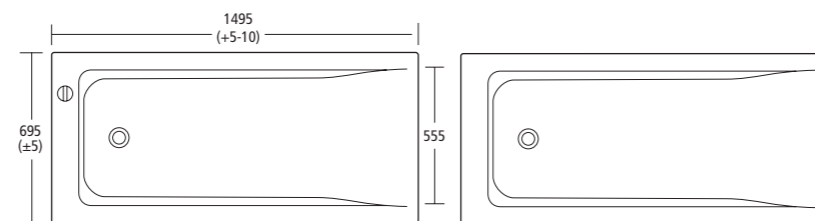

CONCEPT BATH 150 X 70cm

	REF
2 tapholes, complete with Ideal Waste System	E729601
No tapholes, complete with Ideal Waste System	E735501
Concept 150cm front bath panel	E737101
Concept 70cm end bath panel	E736801
2 tapholes, for standard waste	E729701
No tapholes, for standard waste	E735601
Uniline 150cm front bath panel	E418001
Uniline 70cm end bath panel	E414001