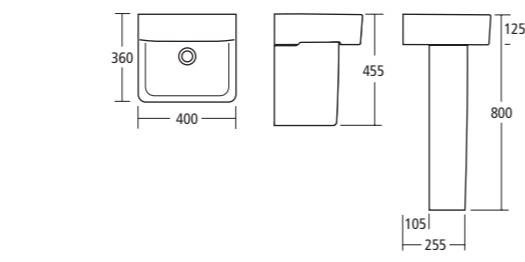

CONCEPT TECHNICAL

CONCEPT CUBE BASINS

CUBE 60cm wash basin

1 taphole	REF E794301
2 tapholes	E794401
Full pedestal	E783701
Semi-pedestal	E783901

Can be used with 550mm Cube basin unit

CUBE 55cm wash basin

1 taphole	REF E784201
2 tapholes	E784301
Full pedestal	E783701
Semi-pedestal	E783901

Can be used with 500mm Cube basin unit

CUBE 50cm wash basin

1 taphole	REF E788101
2 tapholes	E788201
Full pedestal	E783701
Semi-pedestal	E783901

Can be used with 450mm Cube basin unit

CUBE 40cm handrinse basin

1 taphole	REF E803101
2 tapholes	E803201
Cloakroom pedestal	E783801
Small semi-pedestal	E784001

Can be used with 350mm Cube basin unit

CUBE 55cm short projection wash basin

1 taphole	REF E799201
2 tapholes	E788501
Full pedestal	E783701
Semi-pedestal	E783901

CUBE 50cm short projection semi-countertop basin

1 taphole (left)	REF E793301
1 taphole (right)	E793401
2 tapholes	E793701

Use with Concept slimline semi-countertop basin units: 500 x 210mm and 600 x 210mm

CUBE VANITY 60cm basin

1 taphole	REF E815701
Semi-pedestal	E783901

Can be used with 600mm Cube Vanity basin unit

CUBE VANITY 70cm basin

1 taphole	REF E815601
Semi-pedestal	E783901

Can be used with 700mm Cube Vanity basin unit

CUBE VANITY 85cm basin

1 taphole	REF E815501
Semi-pedestal	E783901

Can be used with 850mm Cube Vanity basin unit

CUBE VANITY 100cm basin

1 taphole	REF E815401
Semi-pedestal	E783901

Can be used with 1000mm Cube Vanity basin unit

CUBE VANITY 130cm basin

1 taphole	REF E815301
Semi-pedestal	E783901

Can be used with 1300mm Cube Vanity basin unit