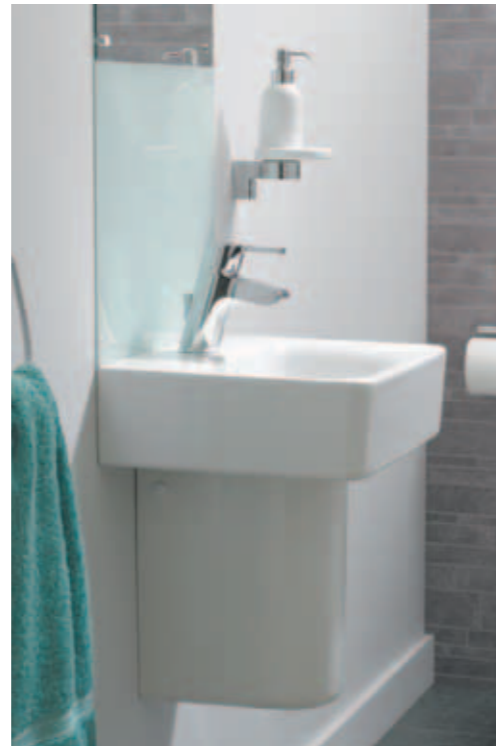

< Concept Cube 50cm short projection semi countertop basin, 2 tap holes; back-to-wall WC. Concept slimline basin unit; slimline WC unit with dual flush cistern and push button; slimline base unit (White Gloss finish); 1500 x 210mm worktop (Dark Walnut finish). Concept 500mm splashback. Cone pillar taps.