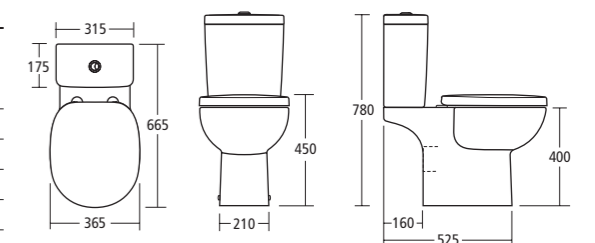

1 taphole	REF E799401
-----------	-------------

WALL HUNG BIDET

1 taphole	REF E799601
-----------	-------------

STUDIO WCs

STUDIO CLOSE COUPLED WC / Cube cistern

Studio close coupled WC pan (horizontal outlet)	REF E801501
Concept Cube cistern with dual flush 6 / 4 litres	E785901
Concept Cube cistern with dual flush 4 / 2.6 litres	E796901
Concept toilet seat & cover	E791801
Concept slow close toilet seat & cover	E791701