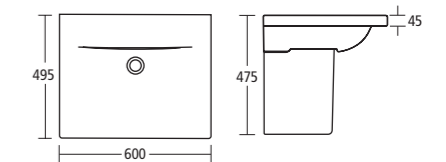

CUBE VANITY 70cm basin

1 taphole	REF E815601
Semi-pedestal	E783901

Can be used with 700mm Cube Vanity basin unit