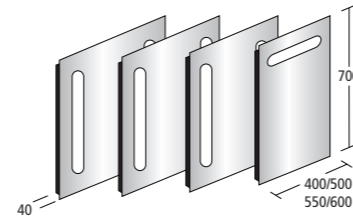

CONCEPT MIRRORS

400 x 700mm mirror	E6590BH
400 x 700mm mirror	E6591BH
400 x 700mm mirror	E6592BH
400 x 700mm mirror	E6593BH
850 x 700mm vanity mirror	E6531BH
1000 x 700mm vanity mirror	E6532BH
1300 x 700mm vanity mirror	E6533BH