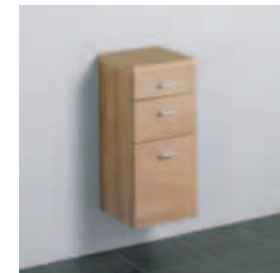

CONCEPT BASE UNITS wall hung**

300 x 300mm base unit with door	1 door, 1 shelf	E6456--
300 x 300mm base unit with 3 drawers	3 drawers	E6457--

Choose 300mm deep worktop