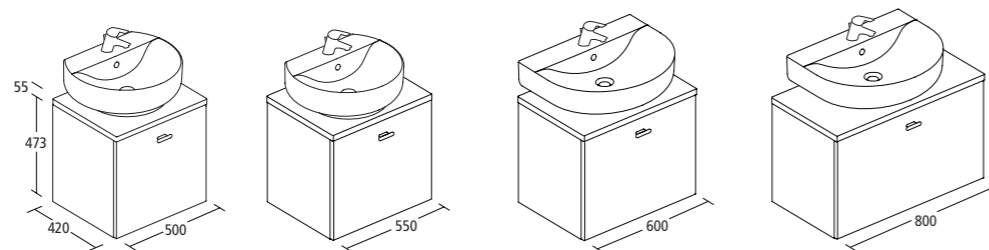

CONCEPT SPHERE/ARC BASIN UNIT wall hung

	SPHERE/ARC BASIN SIZE	CONFIGURATION	REF
500mm Sphere/Arc basin unit*	50cm	1 drawer	E6447--
550mm Sphere/Arc basin unit*	50 / 55cm	1 drawer	E6448--
600mm Sphere/Arc basin unit*	55 / 55 / 60cm	1 drawer	E6449--
800mm Sphere/Arc basin unit*	55 / 55 / 60cm	1 drawer	E6446--