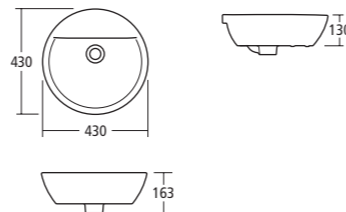

CONCEPT SPHERE BASINS

SPHERE 55cm wash basin

	REF
1 taphole	E786201
2 tapholes	E786301
Full pedestal	E783701
Semi-pedestal	E783901

Can be used with Sphere worktop on Sphere/Arc basin units: 550, 600 and 800mm

SPHERE 50cm wash basin

	REF
1 taphole	E789201
2 tapholes	E789401
Full pedestal	E783701
Semi-pedestal	E783901

Can be used with Sphere worktop on Sphere/Arc basin units: 500, 550, 600 and 800mm

SPHERE 45cm handrinse basin

	REF
1 taphole	E805501
2 tapholes	E805601
Cloakroom pedestal	E783801
Small semi-pedestal	E784001

SPHERE 55cm semi-countertop wash basin

	REF
1 taphole	E792101
2 tapholes	E792201

Use with Concept semi-countertop basin unit 600 x 300mm

SPHERE 45cm semi-countertop wash basin

	REF
1 taphole	E797901
2 tapholes	E806401

Use with Concept semi-countertop basin units: 500 x 300mm and 600 x 300mm

SPHERE 43cm vessel basin

	REF
1 taphole	E803901

Can be used with a Vessel worktop on Sphere/Arc basin units: 500, 550, 600 and 800mm

CONCEPT ARC BASINS

ARC 60cm wash basin

	REF
1 taphole	E787201
2 tapholes	E787401
Full pedestal	E783701
Semi-pedestal	E783901

Can be used with Arc worktop on Sphere/Arc basin units: 600 and 800mm

ARC 55cm wash basin

	REF
1 taphole	E785201
2 tapholes	E785301
Full pedestal	E783701
Semi-pedestal	E783901

Can be used with Arc worktop on Sphere/Arc basin units: 550, 600 and 800mm

ARC 45cm handrinse basin

	REF
1 taphole	E796601
2 tapholes	E796701
Cloakroom pedestal	E783801
Small semi-pedestal	E784001

ARC 35cm handrinse basin

	REF
2 tapholes	E793201
Cloakroom pedestal	E783801

ARC 45cm corner handrinse basin

E792801	1 taphole
E792901	2 tapholes
E783801	Cloakroom pedestal

Can be used with Concept corner basin unit

ARC 55cm countertop wash basin

	REF
1 taphole	E797601
2 tapholes	E797701