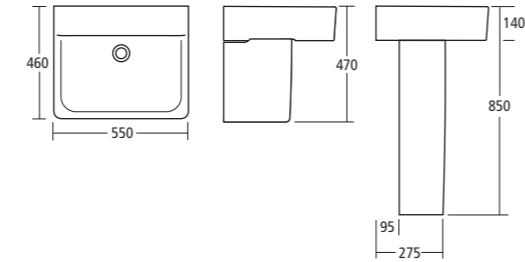

CUBE 50cm wash basin

1 taphole	REF E788101
2 tapholes	E788201
Full pedestal	E783701
Semi-pedestal	E783901

Can be used with 450mm Cube basin unit