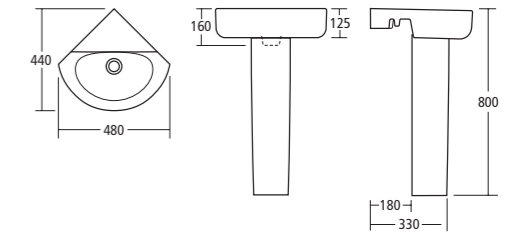

ARC 55cm countertop wash basin

	REF
1 taphole	E797601
2 tapholes	E797701