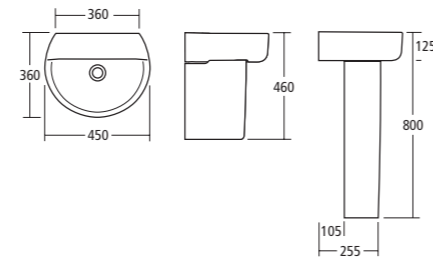

SPHERE 55cm semi-countertop wash basin

	REF
1 taphole	E792101
2 tapholes	E792201

Use with Concept semi-countertop basin unit 600 x 300mm