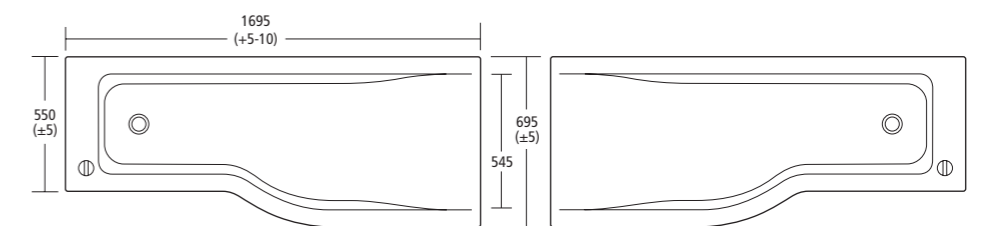

CONCEPT WATER SAVING BATH 170 X 70cm

	REF
No tapholes, right handed, complete with Ideal Waste System	E736601
No tapholes, left handed, complete with Ideal Waste System	E736701
Concept water saving bath front panel	E737401
Concept 70cm end bath panel	E736801
Concept 55cm end bath panel	E737501