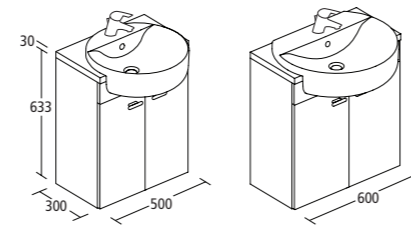

CONCEPT WC UNIT**

500 x 300mm WC unit	E6453--
600 x 300mm WC unit	E6455--

Includes dual flush cistern, 6/4 litre flush and push button for use with wall hung and back-to-wall WCs (When using a wall hung WC with the E6453 or E6455 please specify E006067 floor fixing brackets)

Choose 300mm deep worktop