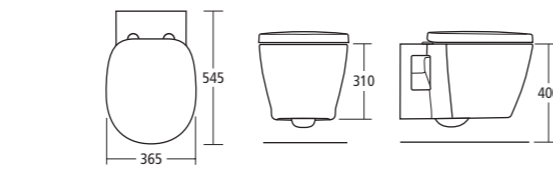

CONCEPT WCs

CLOSE COUPLED WC / Cube cistern

Concept close coupled WC pan (horizontal outlet)	REF E787101
Concept Cube cistern with dual flush 6 / 4 litres	E785901
Concept Cube cistern with dual flush 4 / 2.6 litres	E796901
Concept toilet seat & cover	E791801
Concept slow close toilet seat & cover	E791701

CLOSE COUPLED WC / Arc cistern

Concept close coupled WC pan (horizontal outlet)	REF E787101
Concept Arc cistern with dual flush 6 / 4 litres	E786001
Concept Arc cistern with dual flush 4 / 2.6 litres	E785501
Concept toilet seat & cover	E791801
Concept slow close toilet seat & cover	E791701

CLOSE COUPLED BACK-TO-WALL WC / Cube cistern

Concept close coupled back-to-wall WC pan (horizontal outlet)	REF E794101
Concept Cube cistern with dual flush 6 / 4 litres	E785901
Concept Cube cistern with dual flush 4 / 2.6 litres	E796901
Concept toilet seat & cover	E791801
Concept slow close toilet seat & cover	E791701

CLOSE COUPLED BACK-TO-WALL WC / Arc cistern

Concept close coupled back-to-wall WC pan (horizontal outlet)	REF E794101
Concept Arc cistern with dual flush 6 / 4 litres	E786001
Concept Arc cistern with dual flush 4 / 2.6 litres	E785501
Concept toilet seat & cover	E791801
Concept slow close toilet seat & cover	E791701

BACK-TO-WALL WC

Concept back-to-wall WC bowl (horizontal outlet)	REF E791601
Concept toilet seat & cover	E791801
Concept slow close toilet seat & cover	E791701

Can be used with all Concept WC units

WALL HUNG WC

Concept wall hung WC bowl (horizontal outlet)	REF E785001
Concept toilet seat & cover	E791801
Concept slow close toilet seat & cover	E791701

Can be used with all Concept WC units

CONCEPT BIDETS

FLOOR STANDING BIDET

1 taphole	REF E799401

WALL HUNG BIDET

1 taphole	REF E799601

STUDIO WCs