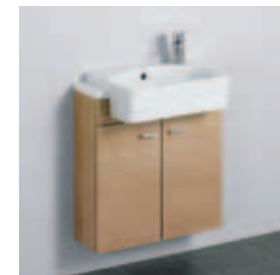

CONCEPT SLIMLINE SEMI-COUNTERTOP BASIN UNIT wall hung

500 x 210mm slimline semi-countertop basin unit* for use with 50cm Cube short projection semi-countertop basin	2 doors 1 shelf	E6458--
600 x 210mm slimline semi-countertop basin unit* for use with 50cm Cube short projection semi-countertop basin	2 doors 1 shelf	E6460--

Choose 210mm deep worktop