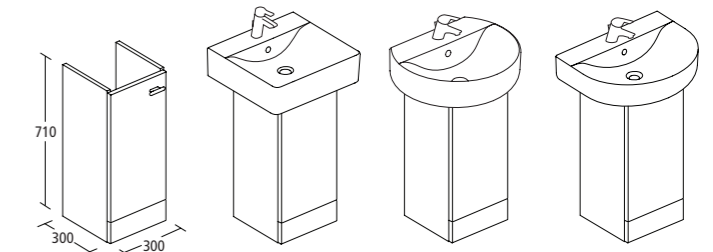

CONCEPT BASIN PEDESTAL UNIT

300mm basin pedestal unit	1 door, 1 shelf	E6443--

Floor standing unit for use with:
Cube 40, 50, 55 and 60cm basins
Sphere 55cm basin
Arc 55 and 60cm basins

CONCEPT BASIN CORNER UNIT wall hung

Basin corner unit	2 doors, 1 shelf	E6463--

For use with 45cm Arc corner basin