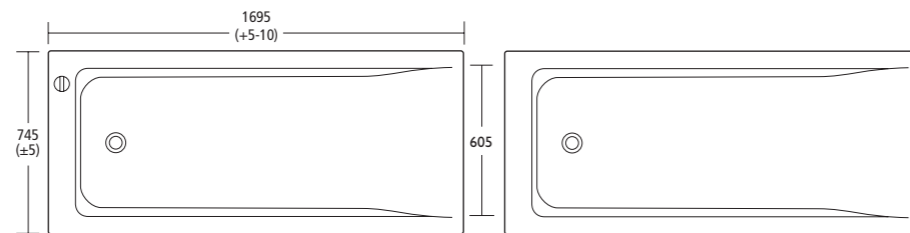

CONCEPT BATH 170 X 75cm

	REF
2 tapholes, complete with Ideal Waste System	E729301
No tapholes, complete with Ideal Waste System	E735301
Concept 170cm front bath panel	E735901
Concept 75cm end bath panel	E736901
2 tapholes, for standard waste	E729501
No tapholes, for standard waste	E735401
Unilux 170cm front bath panel	E319401
Unilux 75cm end bath panel	E319501