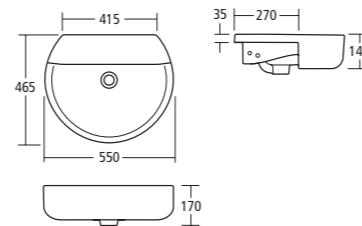

SPHERE 45cm semi-countertop wash basin

	REF
1 taphole	E797901
2 tapholes	E806401

Use with Concept semi-countertop basin units: 500 x 300mm and 600 x 300mm