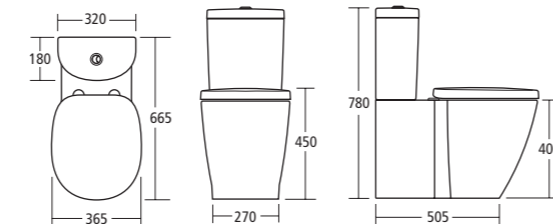

CLOSE COUPLED BACK-TO-WALL WC / Arc cistern

Concept close coupled back-to-wall WC pan (horizontal outlet)	REF E794101
Concept Arc cistern with dual flush 6 / 4 litres	E786001
Concept Arc cistern with dual flush 4 / 2.6 litres	E785501
Concept toilet seat & cover	E791801
Concept slow close toilet seat & cover	E791701

BACK-TO-WALL WC

Concept back-to-wall WC bowl (horizontal outlet)	REF E791601
Concept toilet seat & cover	E791801
Concept slow close toilet seat & cover	E791701

Can be used with all Concept WC units