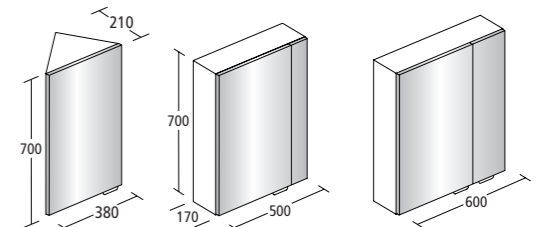

CONCEPT SHELF LINK UNIT

Cube shelf link unit 523 x 300mm	E6467--
Sphere/Arc shelf link unit 473 x 300	E6466--

Use to link Cube or Sphere/Arc basin units with other freestyle or fitted units