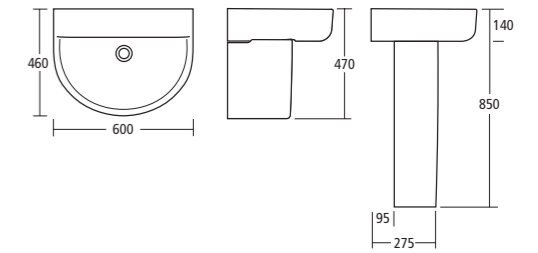

ARC 55cm wash basin

	REF
1 taphole	E785201
2 tapholes	E785301
Full pedestal	E783701
Semi-pedestal	E783901

Can be used with Arc worktop on Sphere/Arc basin units: 550, 600 and 800mm