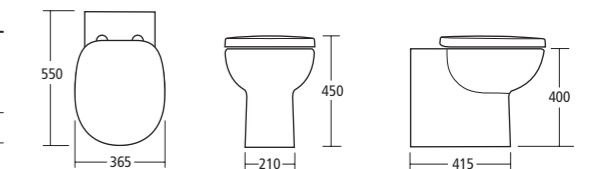

CONCEPT WCs

CLOSE COUPLED WC / Cube cistern

Concept close coupled WC pan (horizontal outlet)	REF E787101
Concept Cube cistern with dual flush 6 / 4 litres	E785901
Concept Cube cistern with dual flush 4 / 2.6 litres	E796901
Concept toilet seat & cover	E791801
Concept slow close toilet seat & cover	E791701

CLOSE COUPLED WC / Arc cistern

Concept close coupled WC pan (horizontal outlet)	REF E787101
Concept Arc cistern with dual flush 6 / 4 litres	E786001
Concept Arc cistern with dual flush 4 / 2.6 litres	E785501
Concept toilet seat & cover	E791801
Concept slow close toilet seat & cover	E791701

CLOSE COUPLED BACK-TO-WALL WC / Cube cistern

Concept close coupled back-to-wall WC pan (horizontal outlet)	REF E794101
Concept Cube cistern with dual flush 6 / 4 litres	E785901
Concept Cube cistern with dual flush 4 / 2.6 litres	E796901
Concept toilet seat & cover	E791801
Concept slow close toilet seat & cover	E791701

CLOSE COUPLED BACK-TO-WALL WC / Arc cistern

Concept close coupled back-to-wall WC pan (horizontal outlet)	REF E794101
Concept Arc cistern with dual flush 6 / 4 litres	E786001
Concept Arc cistern with dual flush 4 / 2.6 litres	E785501
Concept toilet seat & cover	E791801
Concept slow close toilet seat & cover	E791701

BACK-TO-WALL WC

Concept back-to-wall WC bowl (horizontal outlet)	REF E791601
Concept toilet seat & cover	E791801
Concept slow close toilet seat & cover	E791701

Can be used with all Concept WC units

WALL HUNG WC

Concept wall hung WC bowl (horizontal outlet)	REF E785001
Concept toilet seat & cover	E791801
Concept slow close toilet seat & cover	E791701

Can be used with all Concept WC units

CONCEPT BIDETS

FLOOR STANDING BIDET

1 taphole	REF E799401

WALL HUNG BIDET

1 taphole	REF E799601

STUDIO WCs