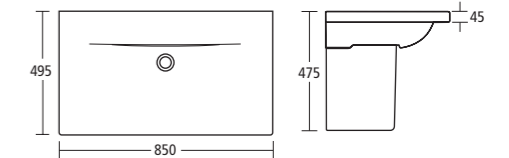

CUBE VANITY 100cm basin

1 taphole	REF E815401
Semi-pedestal	E783901

Can be used with 1000mm Cube Vanity basin unit