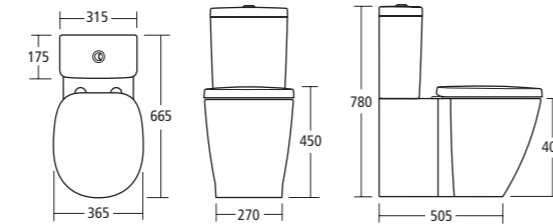

CLOSE COUPLED BACK-TO-WALL WC / Cube cistern

Concept close coupled back-to-wall WC pan (horizontal outlet)	REF E794101
Concept Cube cistern with dual flush 6 / 4 litres	E785901
Concept Cube cistern with dual flush 4 / 2.6 litres	E796901
Concept toilet seat & cover	E791801
Concept slow close toilet seat & cover	E791701