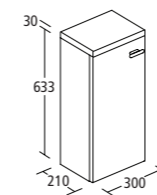

CONCEPT FITTED FURNITURE

CONCEPT SEMI-COUNTERTOP BASIN UNIT wall hung**

500 x 300mm semi-countertop basin unit* for 45cm Sphere semi-countertop basin	2 doors 1 shelf	E6452--
600 x 300mm semi-countertop basin unit* for 45 or 55cm Sphere semi-countertop basins	2 doors 1 shelf	E6454--

Choose 300mm deep worktop

CONCEPT WC UNIT**

500 x 300mm WC unit	E6453--
600 x 300mm WC unit	E6455--

Includes dual flush cistern, 6/4 litre flush and push button for use with wall hung and back-to-wall WCs (When using a wall hung WC with the E6453 or E6455 please specify E006067 floor fixing brackets)

Choose 300mm deep worktop

CONCEPT BASE UNITS wall hung**

300 x 300mm base unit with door	1 door, 1 shelf	E6456--
300 x 300mm base unit with 3 drawers	3 drawers	E6457--

Choose 300mm deep worktop

CONCEPT SLIMLINE SEMI-COUNTERTOP BASIN UNIT wall hung

500 x 210mm slimline semi-countertop basin unit* for use with 50cm Cube short projection semi-countertop basin	2 doors 1 shelf	E6458--
600 x 210mm slimline semi-countertop basin unit* for use with 50cm Cube short projection semi-countertop basin	2 doors 1 shelf	E6460--

Choose 210mm deep worktop

CONCEPT SLIMLINE WC UNIT

500 x 210mm WC unit	E6459--
600 x 210mm WC unit	E6461--

Includes dual flush cistern, 6/4 litre flush and push button for use with wall hung and back-to-wall WCs (When using a wall hung WC with the E6459 or E6461 please specify E006067 floor fixing brackets)

Choose 210mm deep worktop

CONCEPT SLIMLINE BASE UNIT wall hung

300 x 210mm slimline base unit with door	1 door, 1 shelf	E6462--

Choose 300mm deep worktop

Please add colour reference to code when ordering: Dark Walnut SX, America Oak SO, White Gloss WG

CONCEPT WALL UNITS