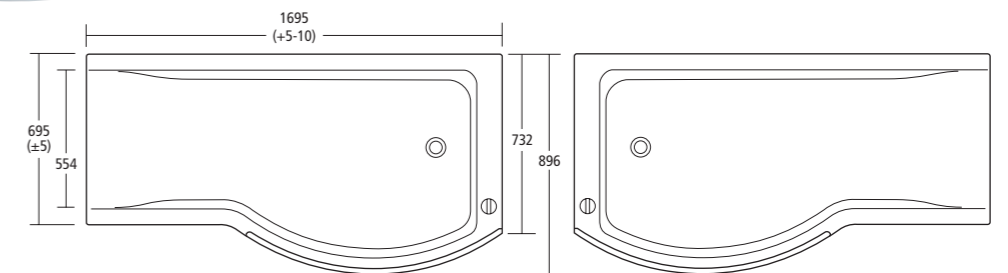

CONCEPT SHOWER BATH 170 X 70cm

	REF
No tapholes, right handed, complete with Ideal Waste System	E736201
No tapholes, left handed, complete with Ideal Waste System	E736301
Concept shower bath front panel	E737201
Concept 70cm end bath panel	E736801
Concept shower bath screen	E7407AA