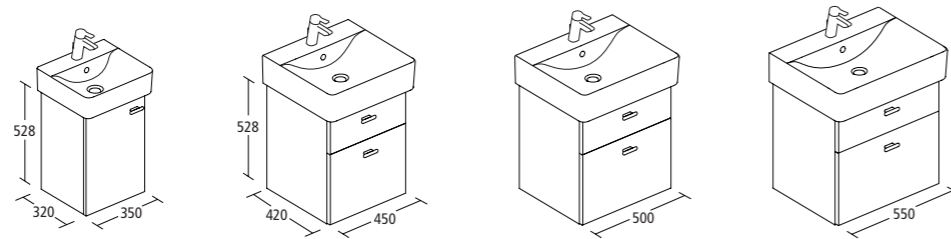

CONCEPT FREESTYLE FURNITURE

CONCEPT CUBE BASIN UNIT wall hung

	CUBE BASIN SIZE	CONFIGURATION	REF
350mm Cube basin unit*	40cm	1 door	E6442--
450mm Cube basin unit*	50cm	2 drawers	E6444--
500mm Cube basin unit*	55cm	2 drawers	E6445--
550mm Cube basin unit*	60cm	2 drawers	E6446--