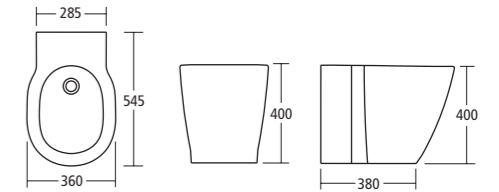

WALL HUNG BIDET

1 taphole	REF E799601