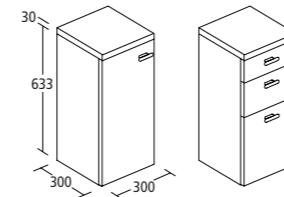

Choose 300mm deep worktop

CONCEPT BASE UNITS wall hung**

300 x 300mm base unit with door	1 door, 1 shelf	E6456--
300 x 300mm base unit with 3 drawers	3 drawers	E6457--

Choose 300mm deep worktop

CONCEPT SLIMLINE SEMI-COUNTERTOP BASIN UNIT wall hung