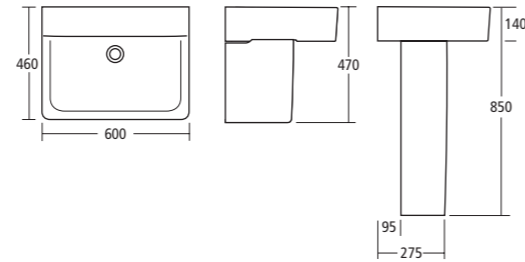

CONCEPT TECHNICAL

CONCEPT CUBE BASINS

CUBE 60cm wash basin

1 taphole	REF E794301
2 tapholes	E794401
Full pedestal	E783701
Semi-pedestal	E783901

Can be used with 550mm Cube basin unit

CUBE 55cm wash basin

1 taphole	REF E784201
2 tapholes	E784301
Full pedestal	E783701
Semi-pedestal	E783901