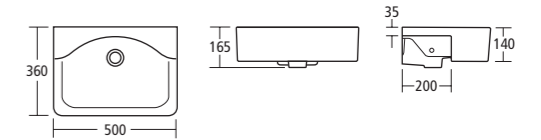

CUBE 50cm short projection semi-countertop basin

1 taphole (left)	REF E793301
1 taphole (right)	E793401
2 tapholes	E793701

Use with Concept slimline semi-countertop basin units: 500 x 210mm and 600 x 210mm