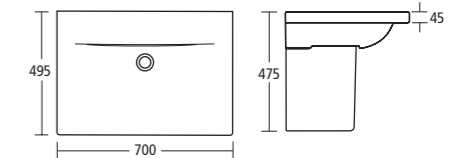

CUBE VANITY 60cm basin

1 taphole	REF E815701
Semi-pedestal	E783901

Can be used with 600mm Cube Vanity basin unit

CUBE VANITY 70cm basin

1 taphole	REF E815601
Semi-pedestal	E783901

Can be used with 700mm Cube Vanity basin unit