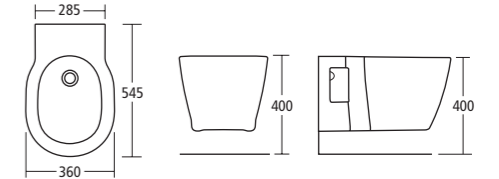

CONCEPT WCs

CLOSE COUPLED WC / Cube cistern

Concept close coupled WC pan (horizontal outlet)	REF E787101
Concept Cube cistern with dual flush 6 / 4 litres	E785901
Concept Cube cistern with dual flush 4 / 2.6 litres	E796901
Concept toilet seat & cover	E791801
Concept slow close toilet seat & cover	E791701

CLOSE COUPLED WC / Arc cistern

Concept close coupled WC pan (horizontal outlet)	REF E787101
Concept Arc cistern with dual flush 6 / 4 litres	E786001
Concept Arc cistern with dual flush 4 / 2.6 litres	E785501
Concept toilet seat & cover	E791801
Concept slow close toilet seat & cover	E791701

CLOSE COUPLED BACK-TO-WALL WC / Cube cistern

Concept close coupled back-to-wall WC pan (horizontal outlet)	REF E794101
Concept Cube cistern with dual flush 6 / 4 litres	E785901
Concept Cube cistern with dual flush 4 / 2.6 litres	E796901
Concept toilet seat & cover	E791801
Concept slow close toilet seat & cover	E791701

CLOSE COUPLED BACK-TO-WALL WC / Arc cistern

Concept close coupled back-to-wall WC pan (horizontal outlet)	REF E794101
Concept Arc cistern with dual flush 6 / 4 litres	E786001
Concept Arc cistern with dual flush 4 / 2.6 litres	E785501
Concept toilet seat & cover	E791801
Concept slow close toilet seat & cover	E791701

BACK-TO-WALL WC

Concept back-to-wall WC bowl (horizontal outlet)	REF E791601
Concept toilet seat & cover	E791801
Concept slow close toilet seat & cover	E791701

Can be used with all Concept WC units

WALL HUNG WC

Concept wall hung WC bowl (horizontal outlet)	REF E785001
Concept toilet seat & cover	E791801
Concept slow close toilet seat & cover	E791701

Can be used with all Concept WC units

CONCEPT BIDETS

FLOOR STANDING BIDET

1 taphole	REF E799401

WALL HUNG BIDET

1 taphole	REF E799601

STUDIO WCs