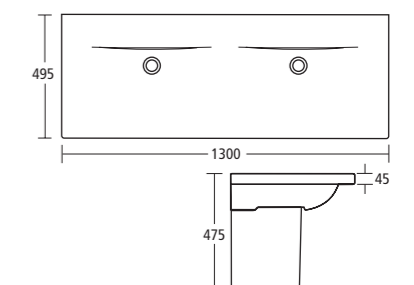

CONCEPT TECHNICAL

CONCEPT CUBE BASINS

CUBE 60cm wash basin

1 taphole	REF E794301
2 tapholes	E794401
Full pedestal	E783701
Semi-pedestal	E783901

Can be used with 550mm Cube basin unit

CUBE 55cm wash basin

1 taphole	REF E784201
2 tapholes	E784301
Full pedestal	E783701
Semi-pedestal	E783901

Can be used with 500mm Cube basin unit

CUBE 50cm wash basin

1 taphole	REF E788101
2 tapholes	E788201
Full pedestal	E783701
Semi-pedestal	E783901

Can be used with 450mm Cube basin unit

CUBE 40cm handrinse basin

1 taphole	REF E803101
2 tapholes	E803201
Cloakroom pedestal	E783801
Small semi-pedestal	E784001

Can be used with 350mm Cube basin unit

CUBE 55cm short projection wash basin

1 taphole	REF E799201
2 tapholes	E788501
Full pedestal	E783701
Semi-pedestal	E783901

CUBE 50cm short projection semi-countertop basin

1 taphole (left)	REF E793301
1 taphole (right)	E793401
2 tapholes	E793701

Use with Concept slimline semi-countertop basin units: 500 x 210mm and 600 x 210mm

CUBE VANITY 60cm basin

1 taphole	REF E815701
Semi-pedestal	E783901

Can be used with 600mm Cube Vanity basin unit

CUBE VANITY 70cm basin

1 taphole	REF E815601
Semi-pedestal	E783901

Can be used with 700mm Cube Vanity basin unit

CUBE VANITY 85cm basin

1 taphole	REF E815501
Semi-pedestal	E783901

Can be used with 850mm Cube Vanity basin unit

CUBE VANITY 100cm basin

1 taphole	REF E815401
Semi-pedestal	E783901

Can be used with 1000mm Cube Vanity basin unit

CUBE VANITY 130cm basin

1 taphole	REF E815301
Semi-pedestal	E783901

Can be used with 1300mm Cube Vanity basin unit