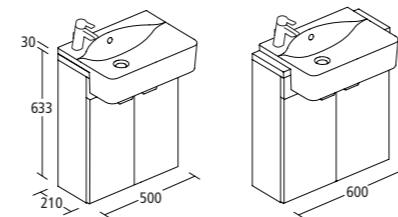

CONCEPT SLIMLINE WC UNIT

500 x 210mm WC unit	E6459--
600 x 210mm WC unit	E6461--

Includes dual flush cistern, 6/4 litre flush and push button for use with wall hung and back-to-wall WCs (When using a wall hung WC with the E6459 or E6461 please specify E006067 floor fixing brackets)

Choose 210mm deep worktop