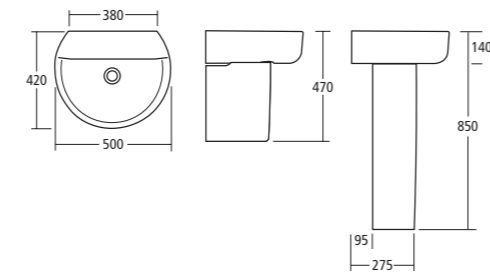

SPHERE 45cm handrinse basin

	REF
1 taphole	E805501
2 tapholes	E805601
Cloakroom pedestal	E783801
Small semi-pedestal	E784001