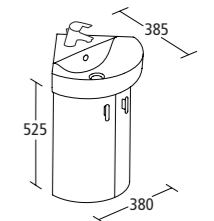

CONCEPT TALL UNITS wall hung

Tall unit with drawers	1 door, 2 drawers 1 glass shelf 1 internal shelf	E6464--
Worktop for tall unit with drawers		E6627--
Tall unit with 2 doors	2 doors 5 internal shelves	E6465--