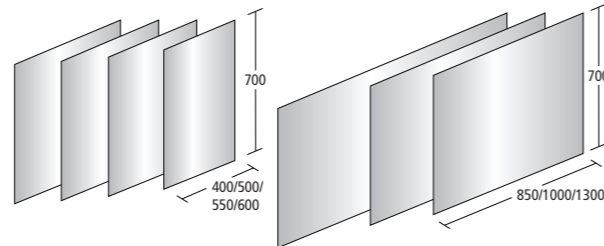

CONCEPT MIRROR/SPLASHBACKS

400 x 1076mm mirror/splashback	E6684BH
500 x 1076mm mirror/splashback	E6685BH
550 x 1076mm mirror/splashback	E6686BH
600 x 1076mm mirror/splashback	E6687BH
300 x 378mm splashback	E6679RQ
400 x 378mm splashback	E6680RQ
500 x 378mm splashback	E6681RQ
550 x 378mm splashback	E6682RQ
600 x 378mm splashback	E6683RQ