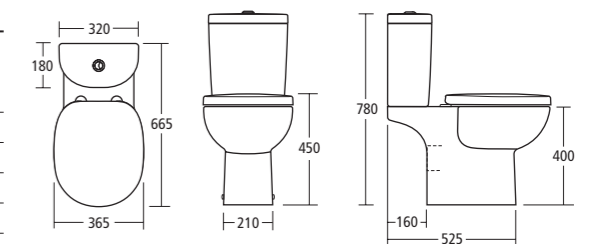

1 taphole	REF E799401
-----------	-------------

WALL HUNG BIDET

1 taphole	REF E799601
-----------	-------------

STUDIO WCs

STUDIO CLOSE COUPLED WC / Cube cistern

Studio close coupled WC pan (horizontal outlet)	REF E801501
Concept Cube cistern with dual flush 6 / 4 litres	E785901
Concept Cube cistern with dual flush 4 / 2.6 litres	E796901
Concept toilet seat & cover	E791801
Concept slow close toilet seat & cover	E791701

STUDIO CLOSE COUPLED WC / Arc cistern

Studio close coupled WC pan (horizontal outlet)	REF E801501
Concept Arc cistern with dual flush 6 / 4 litres	E786001
Concept Arc cistern with dual flush 4 / 2.6 litres	E785501
Concept toilet seat & cover	E791801
Concept slow close toilet seat & cover	E791701