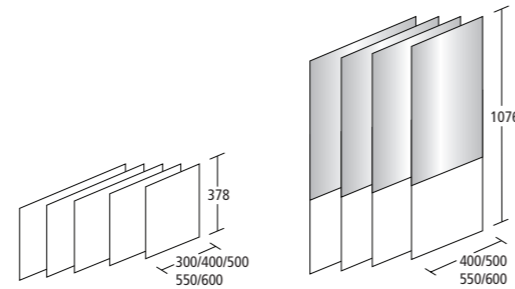

CONCEPT ACCESSORIES

Robe hook	N1313AA
Toilet roll holder	N1314AA
Toilet roll holder with cover	N1315AA
Spare toilet roll holder	N1316AA
Towel ring	N1317AA
Towel rail 300mm	N1318AA
Towel rail 450mm	N1319AA
Towel rail 600mm	N1320AA
Ceramic tumbler with holder	N1321AA
Ceramic soap dispenser with holder	N1322AA

Ceramic soap dish with holder	N1323AA
Glass shelf 500mm	N1324AA
Glass shelf 600mm	N1325AA
Shower totem 670mm	N1326AA
Metal lotion dispenser with holder	A9146AA
Glass soap dish with holder	A9147AA
Glass tumbler with holder	A9148AA
Wall hung corner soap basket	A9149AA
Wall hung soap basket	A9150AA
Grab rail with soap basket	A9152AA

GUARANTEE

Our confidence in the quality and reliability of Ideal Standard products enables us to guarantee all ceramic products (including accessories) for a lifetime and Idealform acrylic baths for twenty-five years from date of purchase.

Bath panels, mixers, showers and taps, WC suite, cistern fittings and furniture are guaranteed for 5 years from date of purchase. Bath screens are guaranteed for 10 years from date of purchase. Parts (including flush valves) are guaranteed for 5 years and will be replaced if found to be faulty. The guarantee does not cover general wear and tear.

Our guarantee is offered on all products that have been used in the manner they were intended, and does not apply to any products that have been misused or abused in any way. Products must be installed and cared for in line with our fixing instructions and local water byelaws. The guarantee covers products in domestic use by the consumer and not commercial or business use.

In the unlikely event the product fails within the guarantee period, we offer a free replacement or replacement part (or nearest equivalent). Liability is limited to individual products and does not cover consequential loss or damage on installations. When your bathroom has been satisfactorily installed and is working well, please ensure you register your guarantee. The guarantee is transferable – it applies to the product not the purchaser provided guarantee registration details are passed on to the new owner. You can register for guarantees on a bathroom bought on your behalf by a plumber or builder.

Applies to UK and Republic of Ireland only. This guarantee does not affect your statutory rights.

Ideal Standard pursues a policy of continuing improvement in design and performance of its products. The right is therefore reserved to vary specifications without notice. Colour reproduction is as accurate as possible within the limitations of the printing process.

Ideal Standard (UK) Ltd P1242(I) 10/11