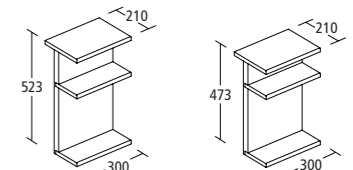

CONCEPT BATH PANELS

1500mm front bath panel for baths with Ideal Waste System	E7379--
1700mm front bath panel for baths with Ideal Waste System	E7376--
700mm end bath panel for baths with Ideal Waste System	E7377--
750mm end bath panel for baths with Ideal Waste System	E7378--
1500mm front bath panel for baths with standard waste	E6499--
1700mm front bath panel for baths with standard waste	E6500--
70mm end bath panel for baths with standard waste	E6501--
75mm end bath panel for baths with standard waste	E6502--