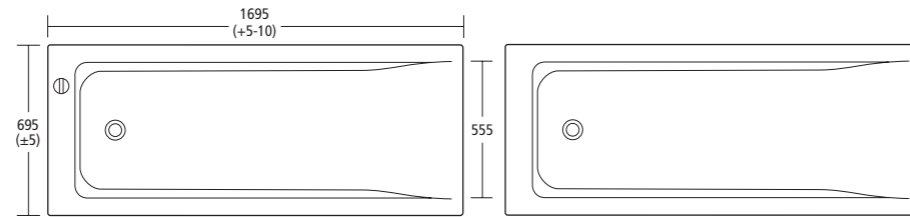

CONCEPT BATH 170 X 70cm

	REF
2 tapholes, complete with Ideal Waste System	E729101
No tapholes, complete with Ideal Waste System	E735101
Concept 170cm front bath panel	E735901
Concept 70cm end bath panel	E736801
2 tapholes, for standard waste	E729201
No tapholes, for standard waste	E735201
Unilux 170cm front bath panel	E319401
Unilux 70cm end bath panel	E316901