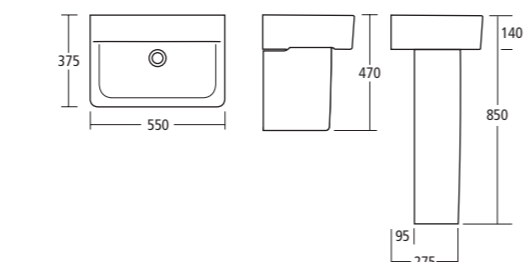

CUBE 55cm short projection wash basin

1 taphole	REF E799201
2 tapholes	E788501
Full pedestal	E783701
Semi-pedestal	E783901

CUBE 50cm short projection semi-countertop basin

1 taphole (left)	REF E793301
1 taphole (right)	E793401
2 tapholes	E793701

Use with Concept slimline semi-countertop basin units: 500 x 210mm and 600 x 210mm