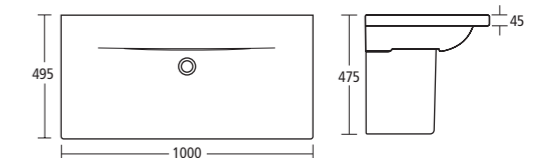

CUBE VANITY 85cm basin

1 taphole	REF E815501
Semi-pedestal	E783901

Can be used with 850mm Cube Vanity basin unit

CUBE VANITY 100cm basin

1 taphole	REF E815401
Semi-pedestal	E783901

Can be used with 1000mm Cube Vanity basin unit