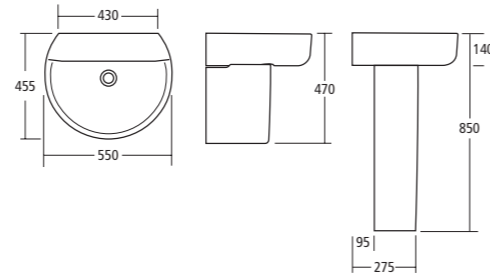

SPHERE 50cm wash basin

	REF
1 taphole	E789201
2 tapholes	E789401
Full pedestal	E783701
Semi-pedestal	E783901

Can be used with Sphere worktop on Sphere/Arc basin units: 500, 550, 600 and 800mm