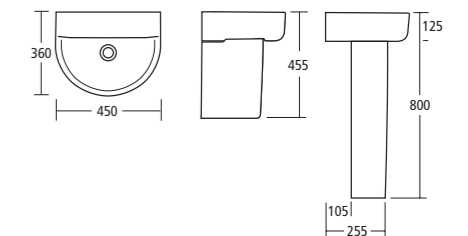

ARC 35cm handrinse basin

	REF
2 tapholes	E793201
Cloakroom pedestal	E783801